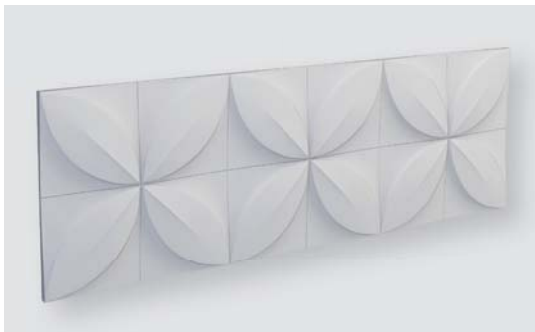

### ARSTYL® WALL PANELS CUBE 55,60 €/St.

H 350 mm  
W 1.135 mm  
T<sub>max</sub> 24 mm

Material:

PU

6 St.

3D Designed by  
Martin Bogaers

NR. 3012861  
EAN 5412938971423