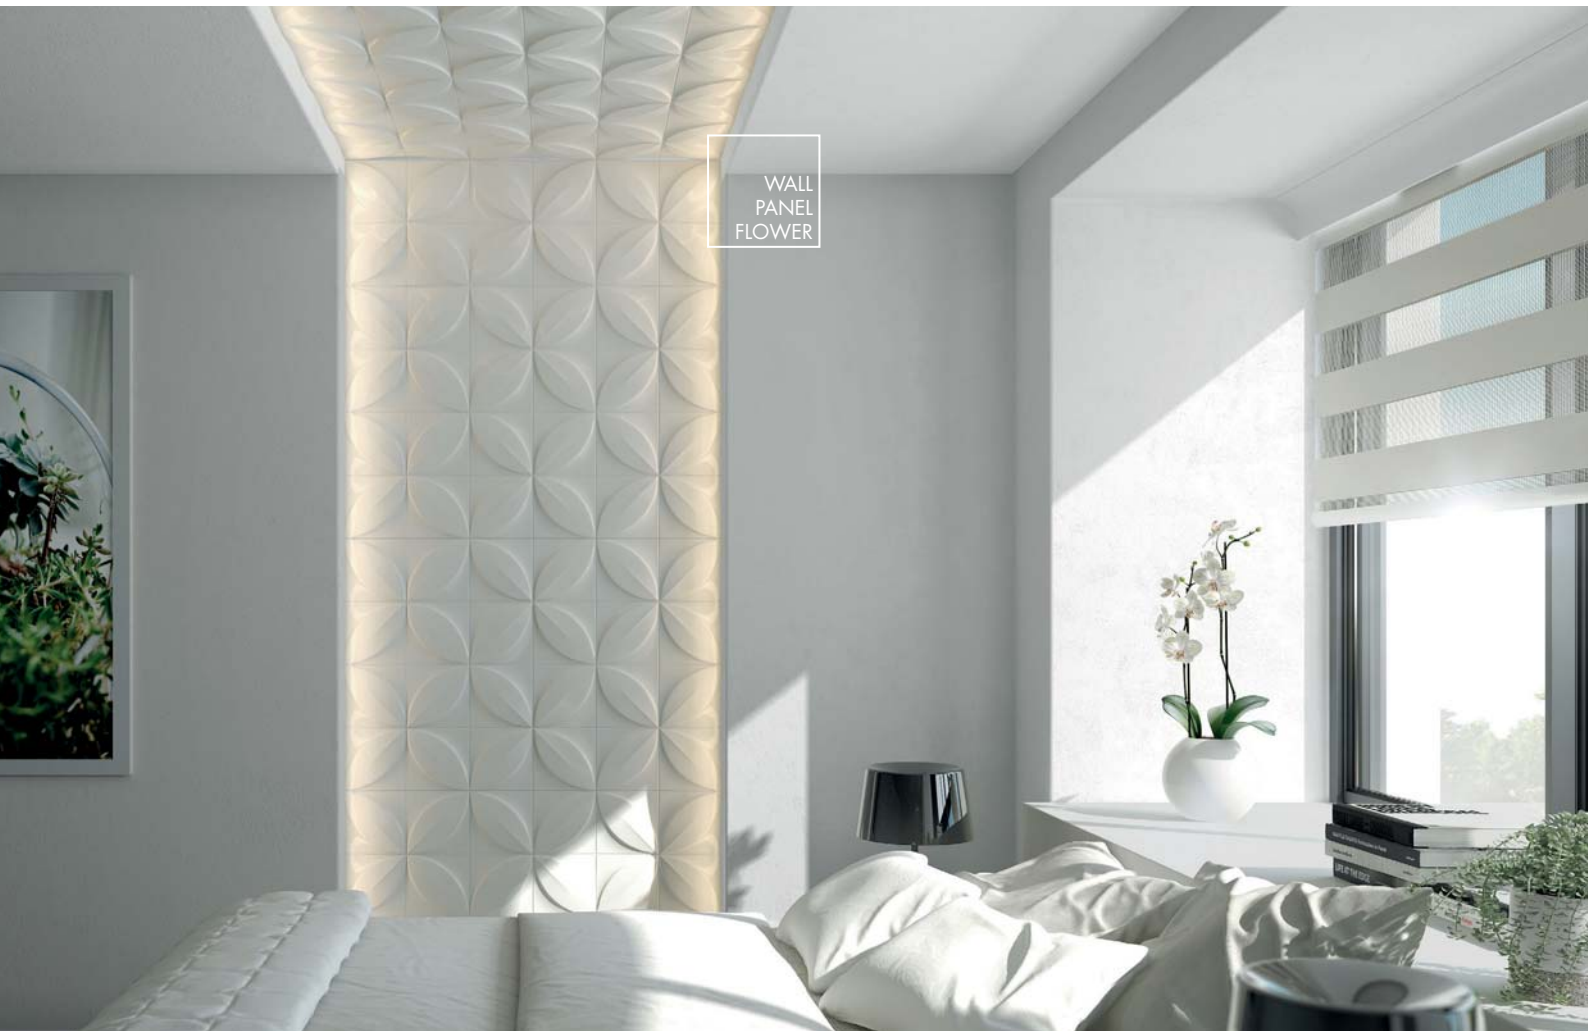

ARSTYL® WALL PANELS

WALL
PANEL
FLOWER