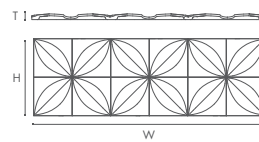

3D Designed by
Michaël Bihain

NR. 3025673
EAN 541293897104